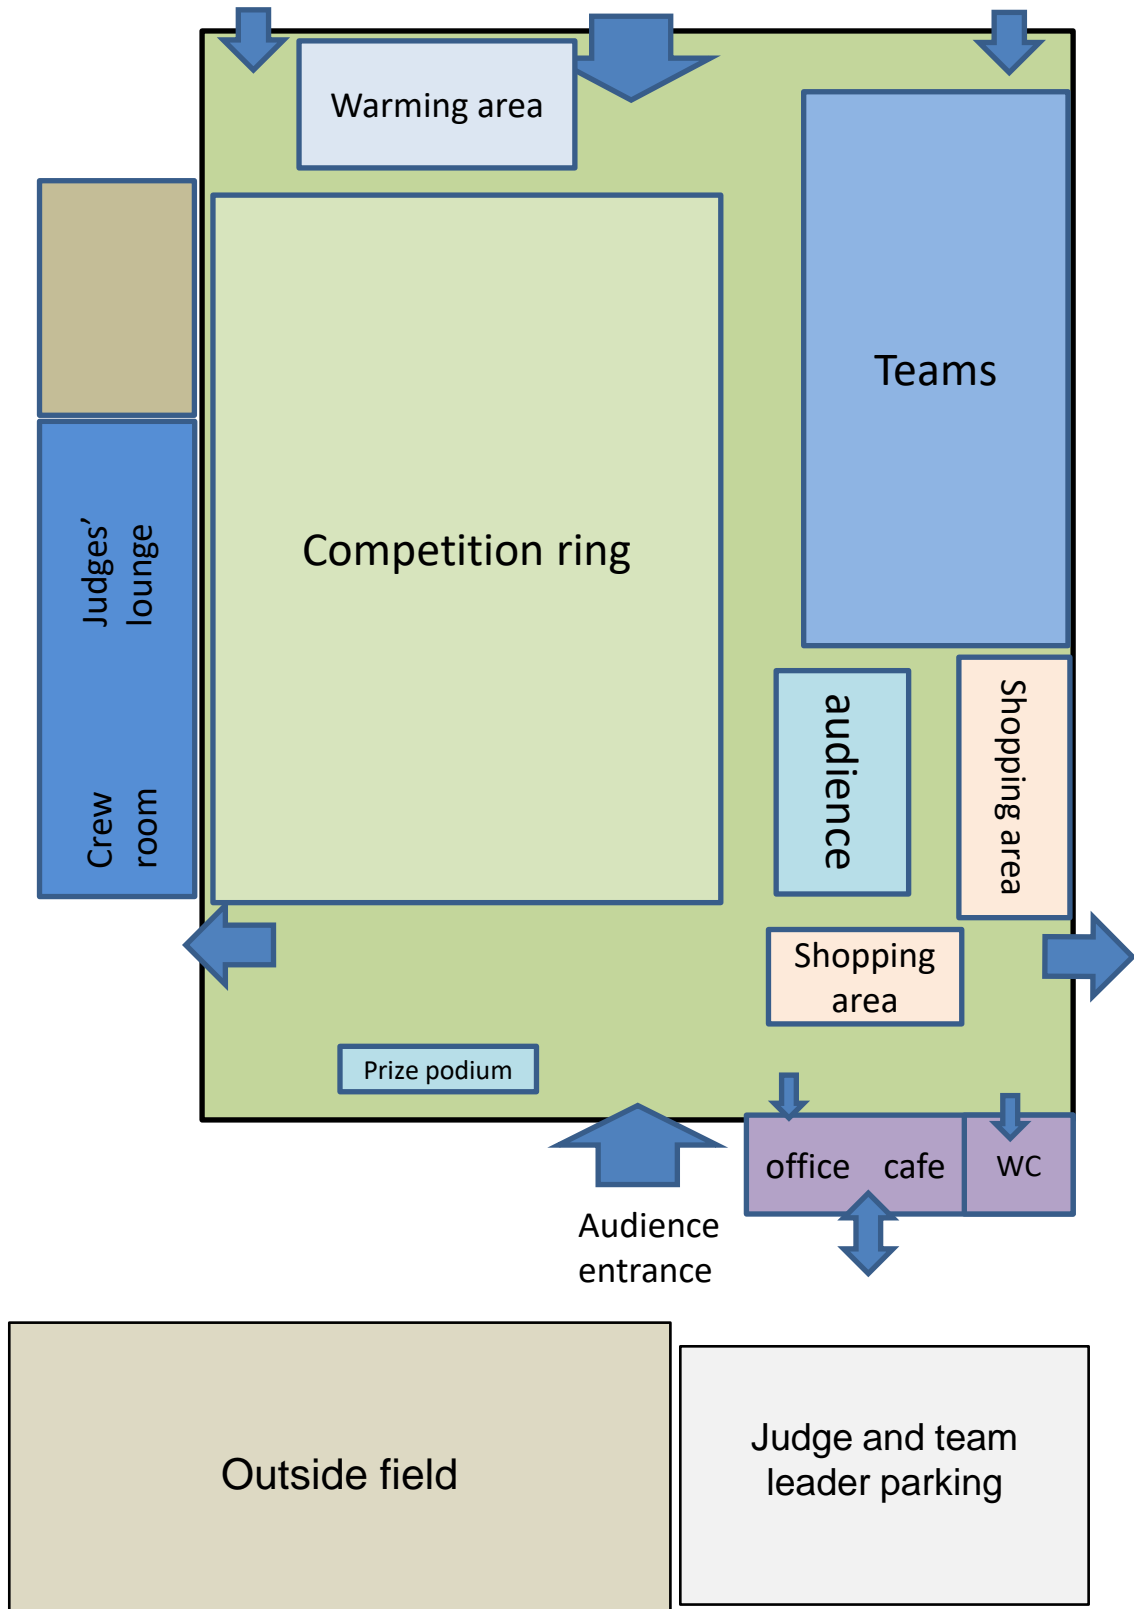

Saturday & Sunday

Warming area
~ 8 x 15 m

Competition ring
25 x 30 m
(750 m²)

Team Norway

Team Denmark

Team Sweden

Team Finland

audience

Shopping area

Judge & secretary
tables

Competition
secretaries

Shopping
area

Bitches in
heat

Prize podium

Office

Cafe

WC

Hallin pituus (sisätä) n. 55m

Venue with parking areas

These doors only for competitors

Outside field

Judge and team leader parking