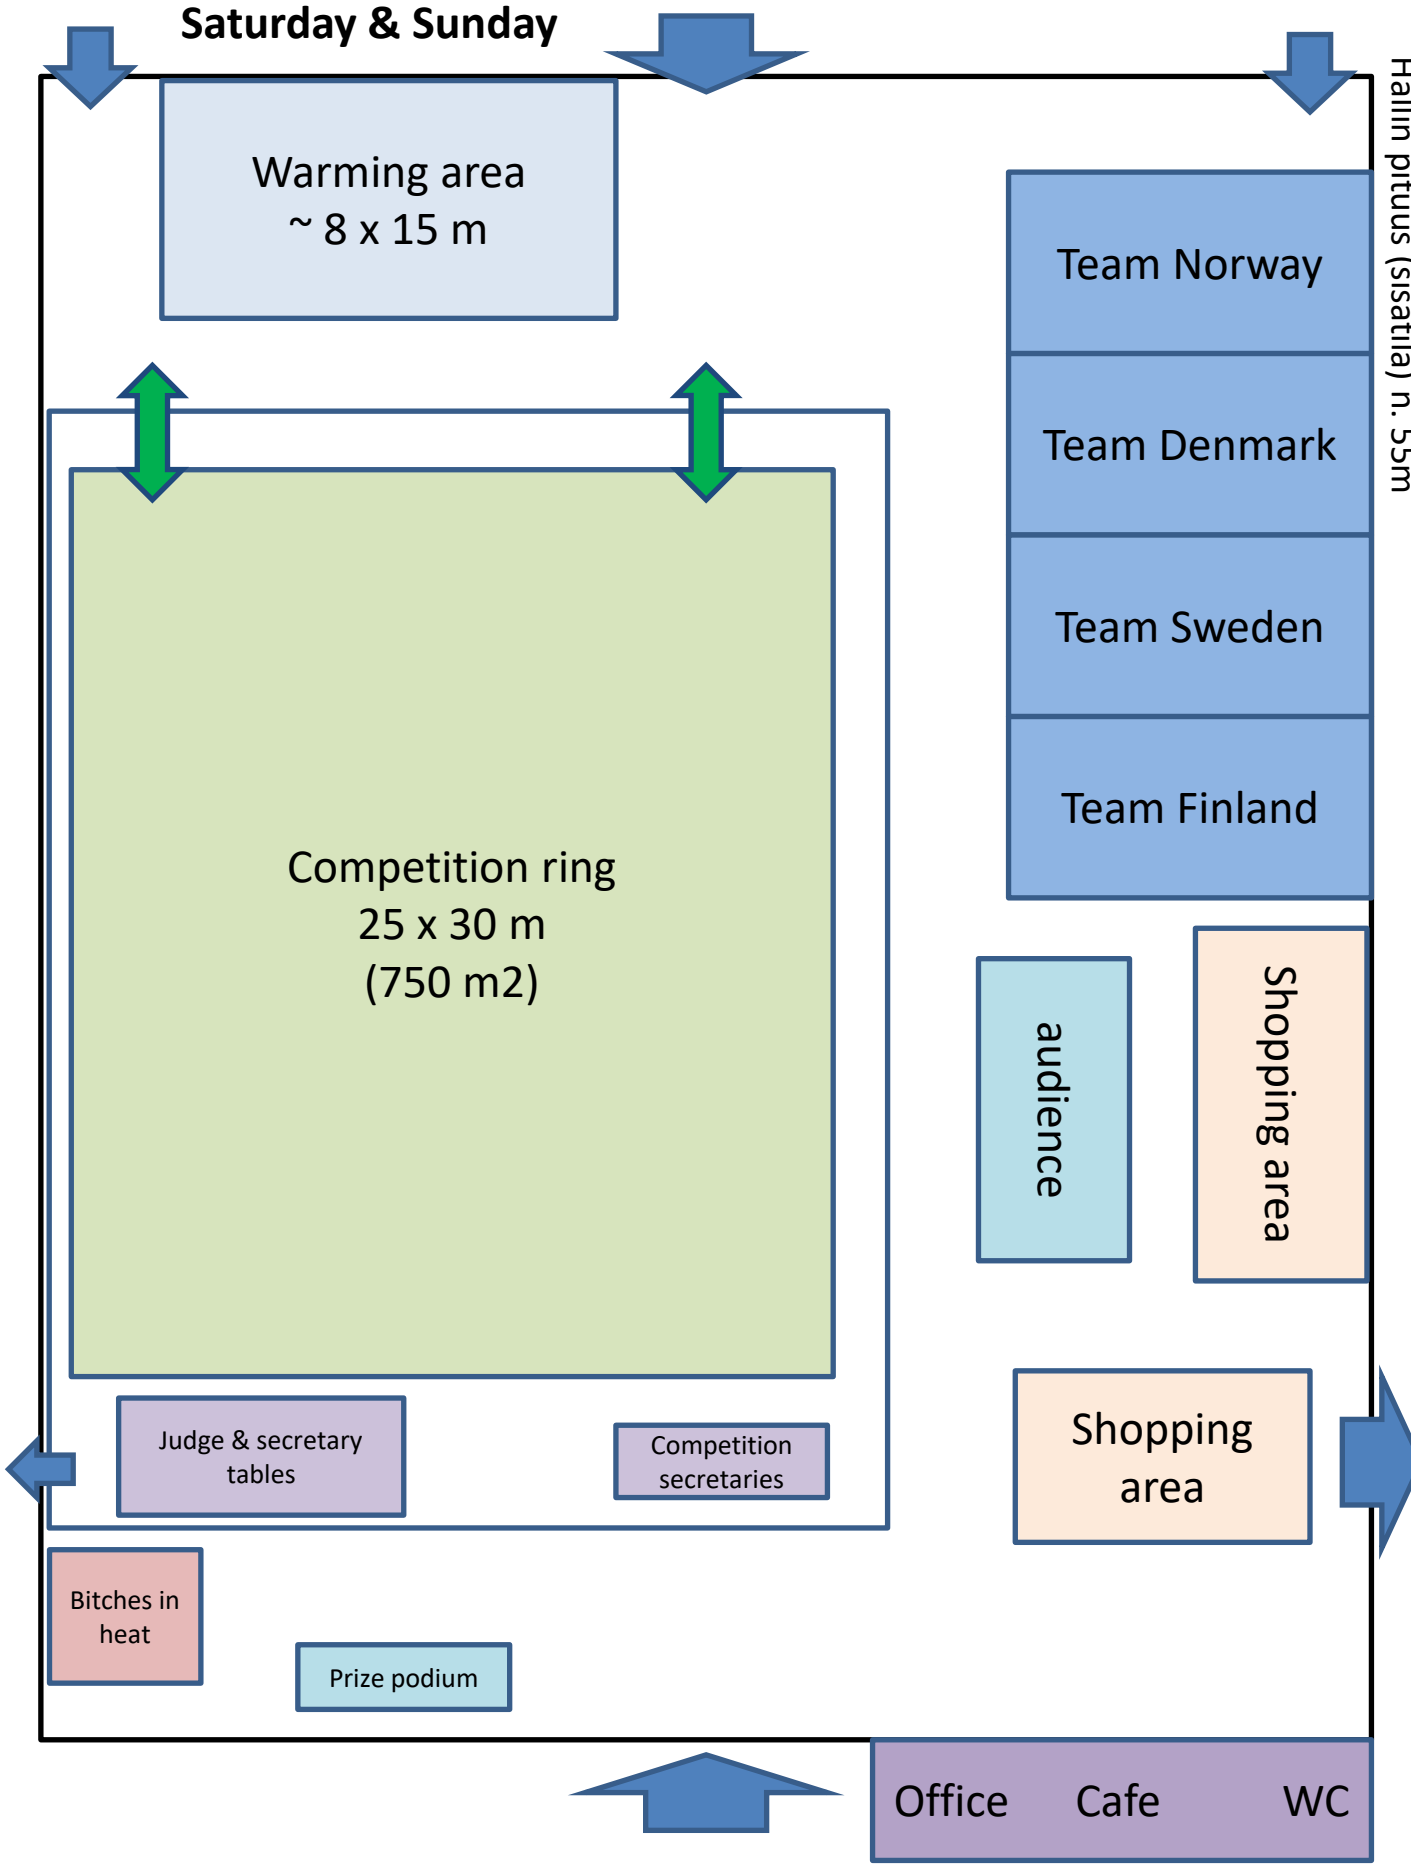

Saturday & Sunday

Warming area
~ 8 x 15 m

Competition ring
25 x 30 m
(750 m²)

Team Norway

Team Denmark

Team Sweden

Team Finland

audience

Shopping area

Judge & secretary
tables

Competition
secretaries

Shopping
area

Bitches in
heat

Prize podium

Office

Cafe

WC

Hallin pituus (sisätä) n. 55m

Venue with parking areas

These doors only for competitors

Outside field

Judge and team leader parking